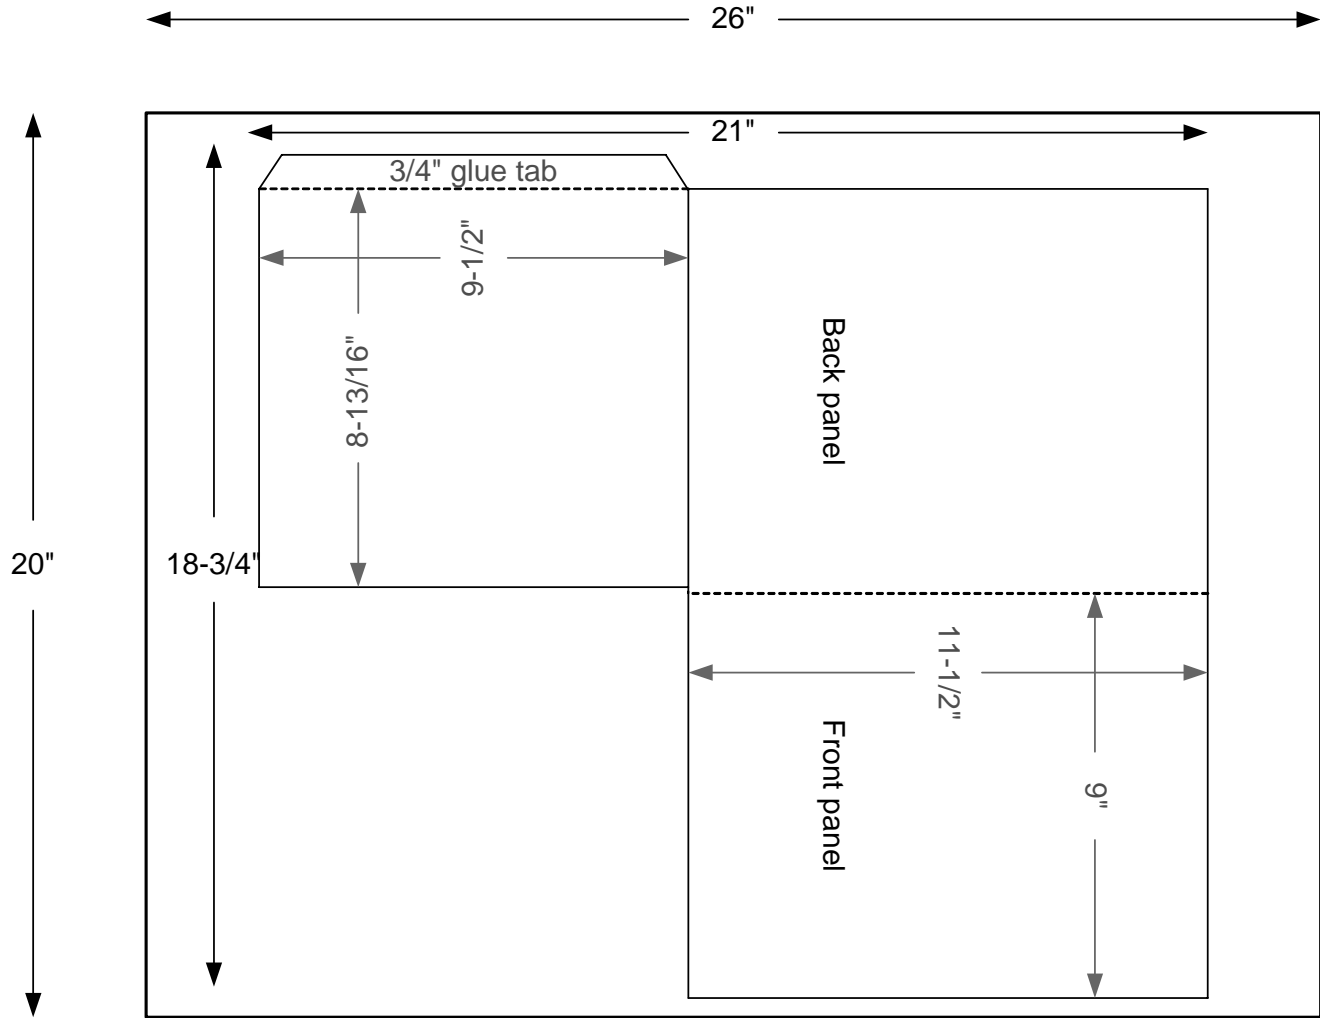

Standing Dies for Pocket Folders - Sales Layout

type
HLP

location
Mezz 49

description
(1) 9-1/2" pocket; 8-13/16" straight edge pocket

flatsize
21 x 18-3/4"

finishsize
9 x 11-1/2"

GRIPPER

1 on, SW