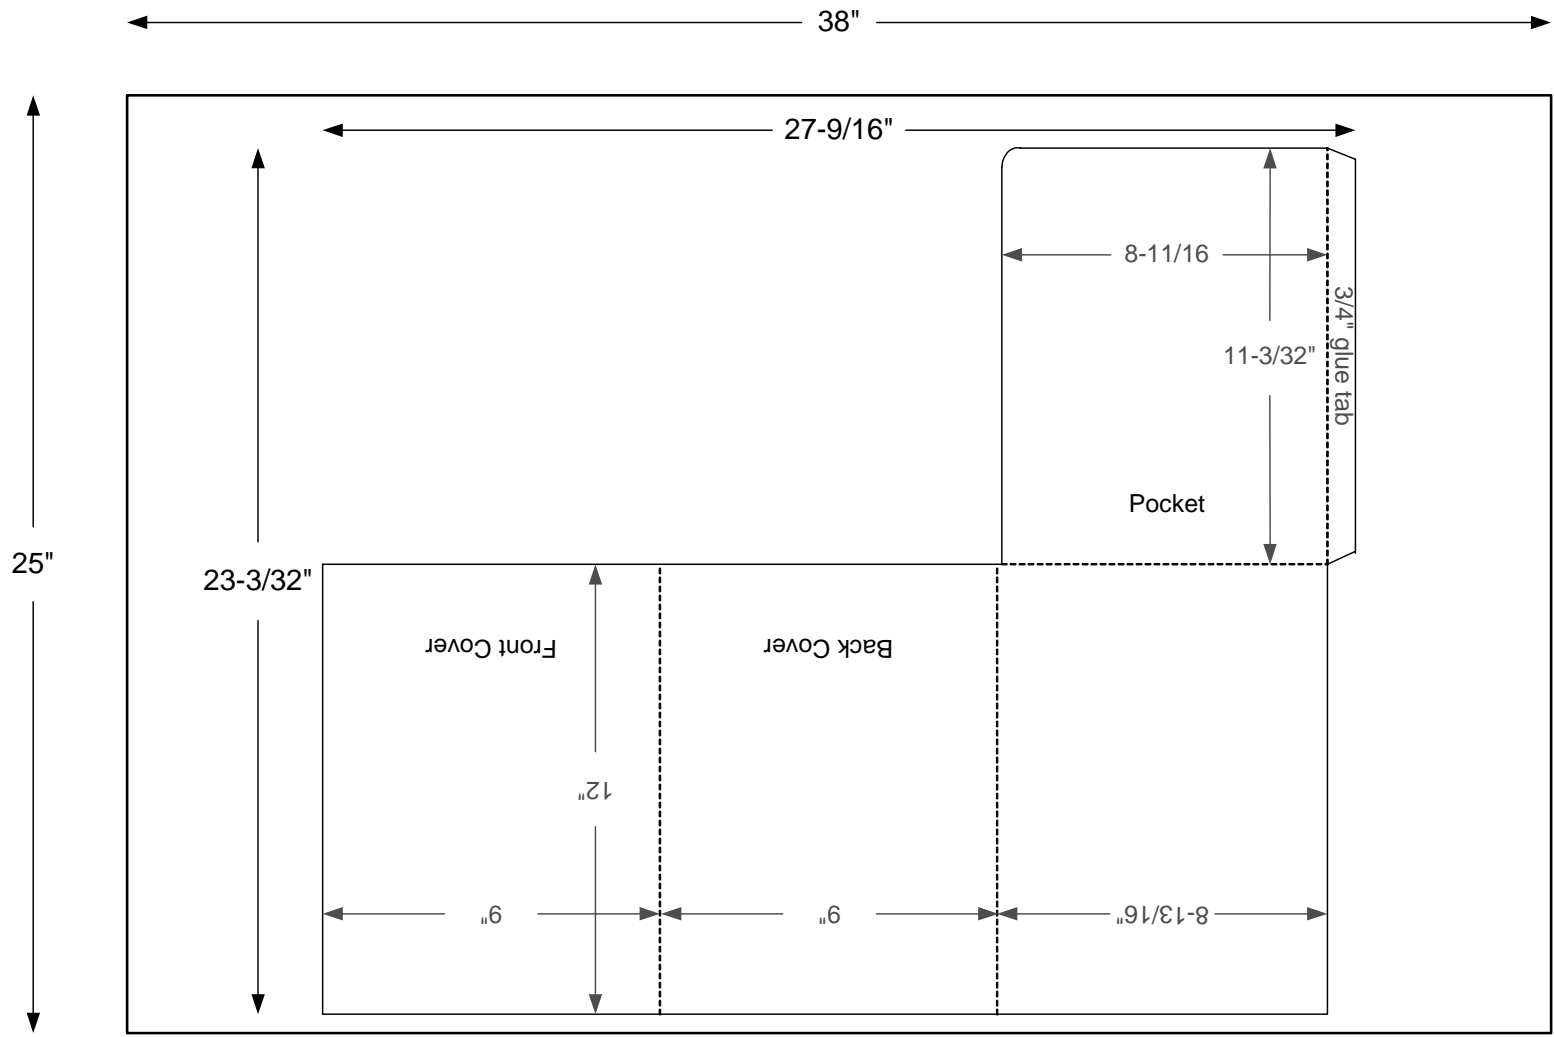

Standing Dies for Pocket Folders - Sales Layout

type
Bobst

location
1000

description
(1) 11-3/32" pocket; 8-11/16" straight edge pocket

flatsize
27-9/16 x 23-3/32"

finishsize
9 x 12"

GRIPPER

1 on, SW